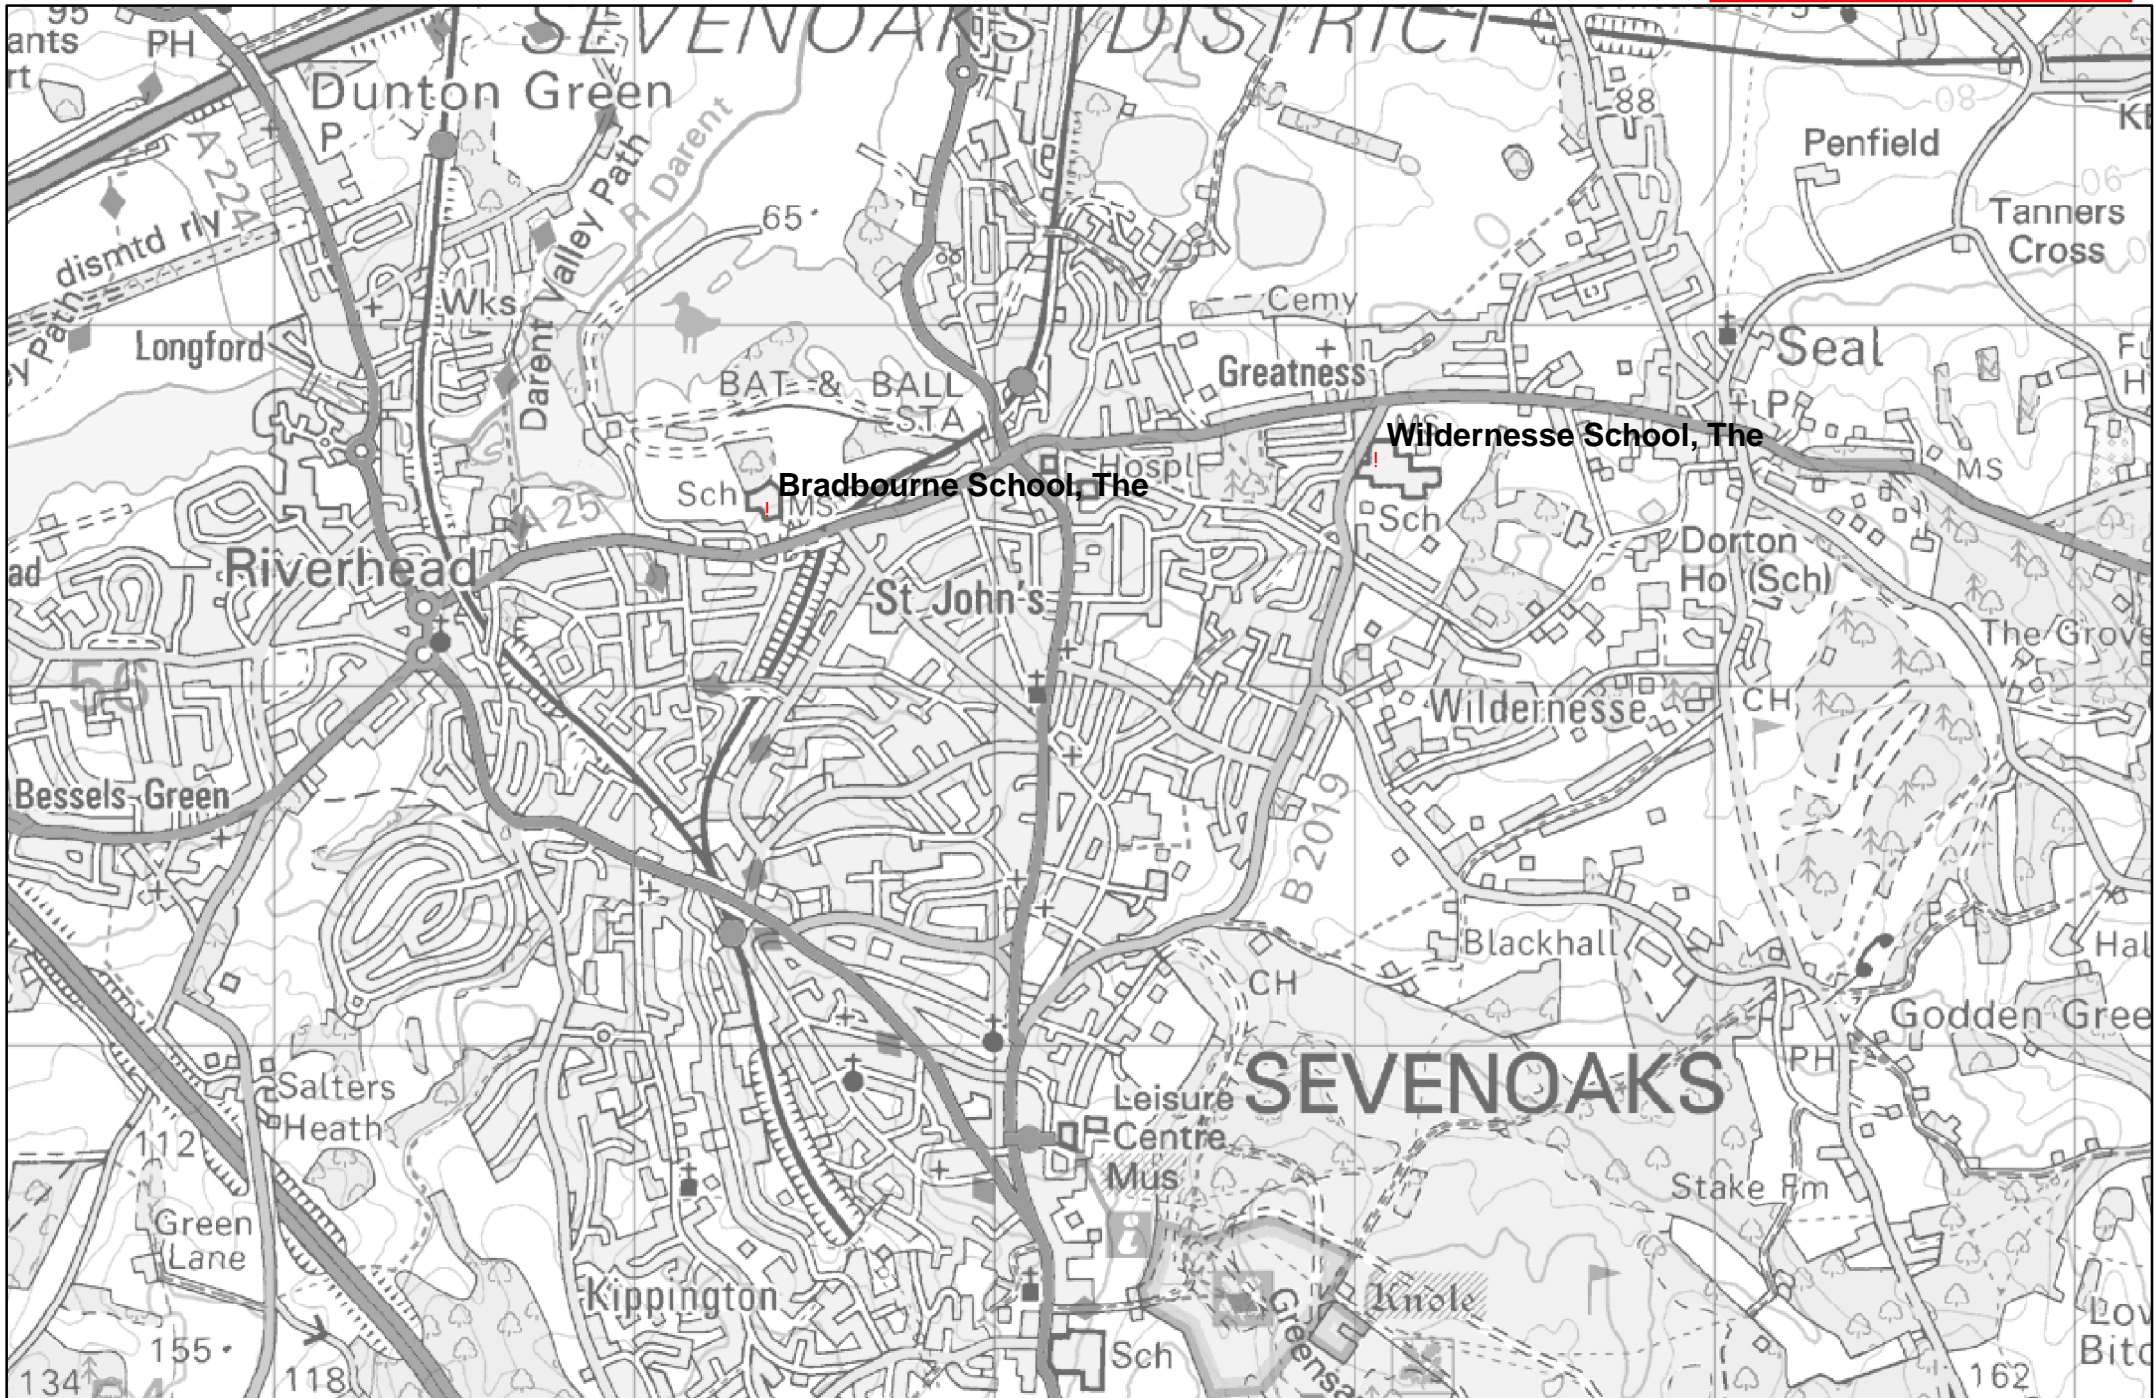

Location of Bradbourne and Wildernesse secondary schools, Sevenoaks

Based upon the Ordnance Survey mapping with the permission of the Controller of Her Majesty's Stationery Office (C) Crown Copyright. Unauthorised reproduction infringes Crown Copyright and may lead to prosecution or civil proceedings. Kent County Council licence No. 100019238. October 30th, 2008